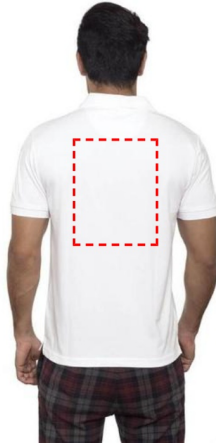

- Digital Transfer

Area Width: 200 mm
Area Height: 270 mm