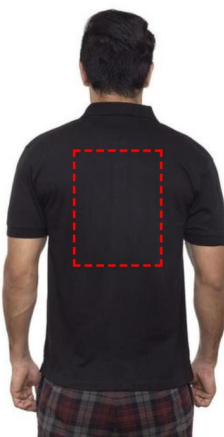

- Digital Transfer

Area Width: 200 mm
Area Height: 270 mm